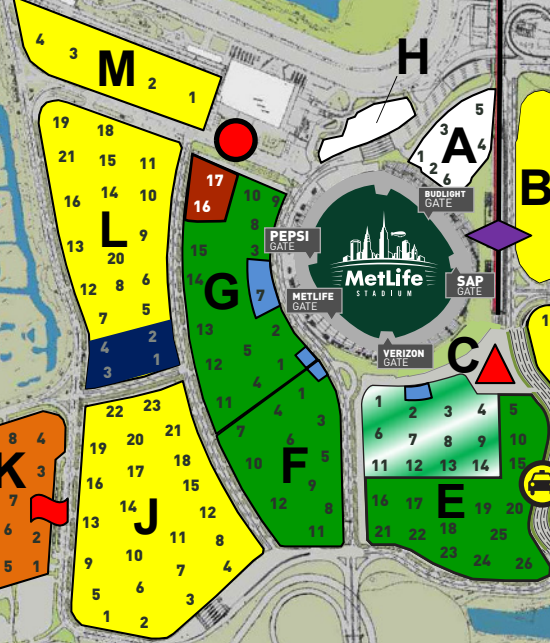

PARKING SITE MAP

← TO 17

120

RAIL LINE

MEADOWLANDS RACING & ENTERTAINMENT MAIN BUILDING

501

Interchange 18W

www.511NJ.org

Real-Time Traffic Information
Dial 511 or
1-866-511-6538
At first prompt say:
"Meadowlands"

RACE TRACK

Legend

- Premium Parking
*Coaches Club
Commissioners Club
Suite Reserved*
- Premium Parking
Suites & Clubs
- General Parking
Yellow Permits
- General Parking
Orange Permits
- No Tailgating Lot
- Accessible Spaces
- Charter Bus Parking
- Lot P Shuttle Bus
Pick-up & Drop-off
Locations
- Izod Center Shuttle
Bus Pick-up & Drop-off
Locations
- Taxi / Limo Pick-up &
Drop-off Location
- Rail Station
- Buses to NYC
Port Authority

95

120

3

← TO 17

Interchange 16W

Numbers in parking lots indicate light pole locations