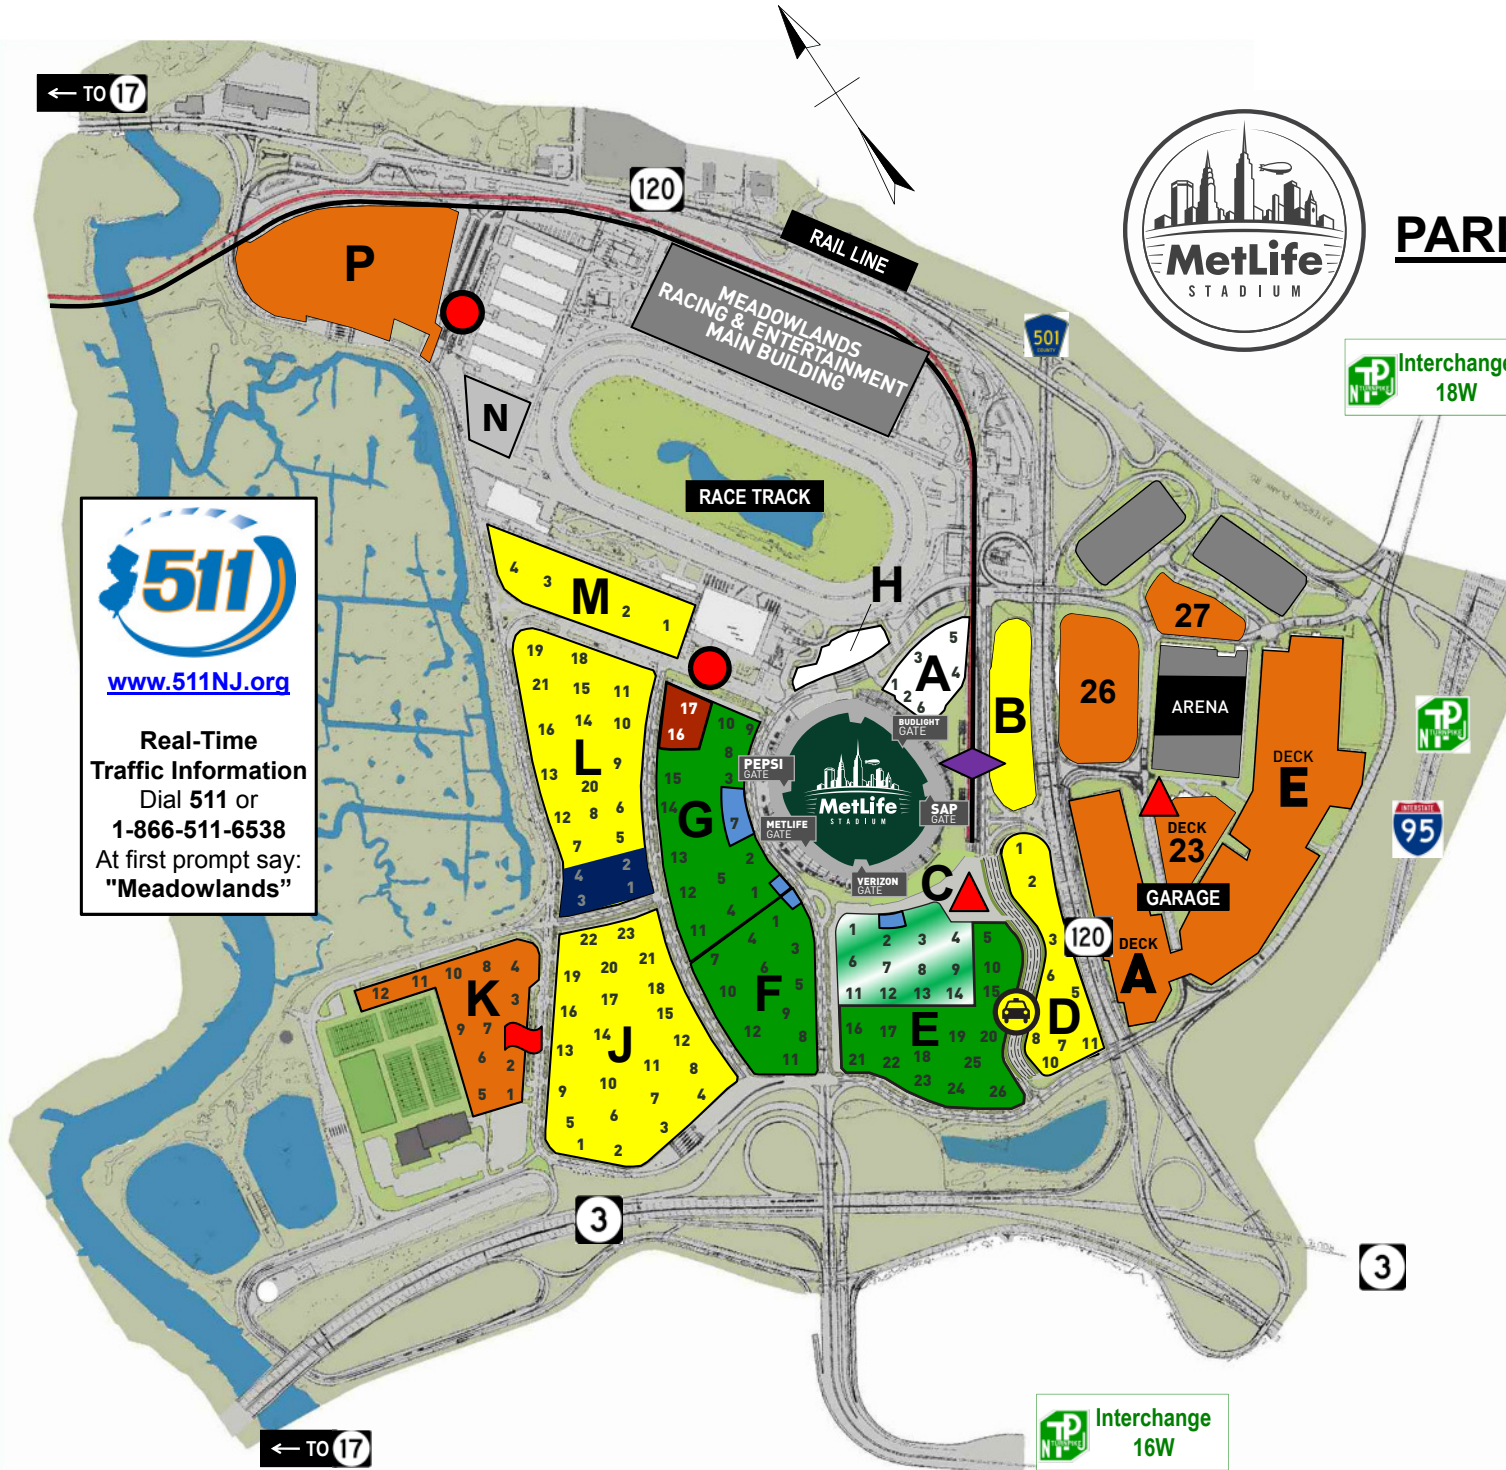

PARKING SITE MAP

www.511NJ.org
Real-Time Traffic Information
Dial 511 or
1-866-511-6538
At first prompt say:
"Meadowlands"

Legend

- Premium Parking
Coaches Club
Commissioners Club
Suite Reserved
- Premium Parking Suites & Clubs
- General Parking Yellow Permits
- General Parking Orange Permits
- No Tailgating Lot
- Accessible Spaces
- Charter Bus Parking
- Lot P Shuttle Bus Pick-up & Drop-off Locations
- Izod Center Shuttle Bus Pick-up & Drop-off Locations
- Taxi / Limo Pick-up & Drop-off Location
- Rail Station
- Buses to NYC Port Authority

Numbers in parking lots indicate light pole locations