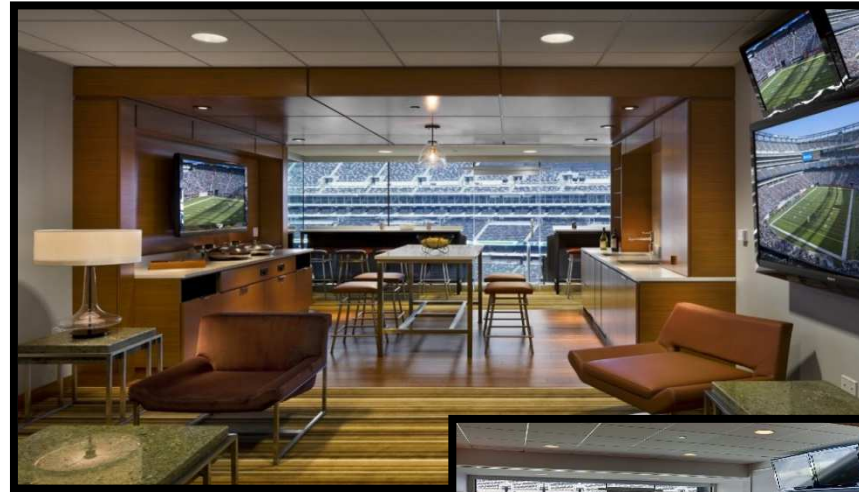

A PREMIUM EXPERIENCE

Welcome To The Suites At MetLife Stadium

.....

We pride ourselves on providing the best possible event experience for all who cross the threshold of your suite. Your guests will be greeted by friendly and knowledgeable staff, enjoy food prepared by our talented chefs and appreciate the sweeping views of our premiere events from the comfort of your private suite.

All suites have been thoughtfully designed by David Rockwell and feature sideline locations with options for both indoor and outdoor seating. With the exceptional sightlines, impeccable surroundings and first class amenities, no other environment provides a more impressive venue for entertaining.

Features and Amenities:

- Suites accommodate up to 24 guests
- 18 padded stadium seats & 6 event-facing barstools
- Premium parking passes located in the VIP parking lots
- Free WiFi and state-of-the-art in-suite televisions
- Dedicated suite entries at each Stadium gate and access to private elevators
- Access to the Toyota and United Rentals Clubs
- Concierge service available on each suite level